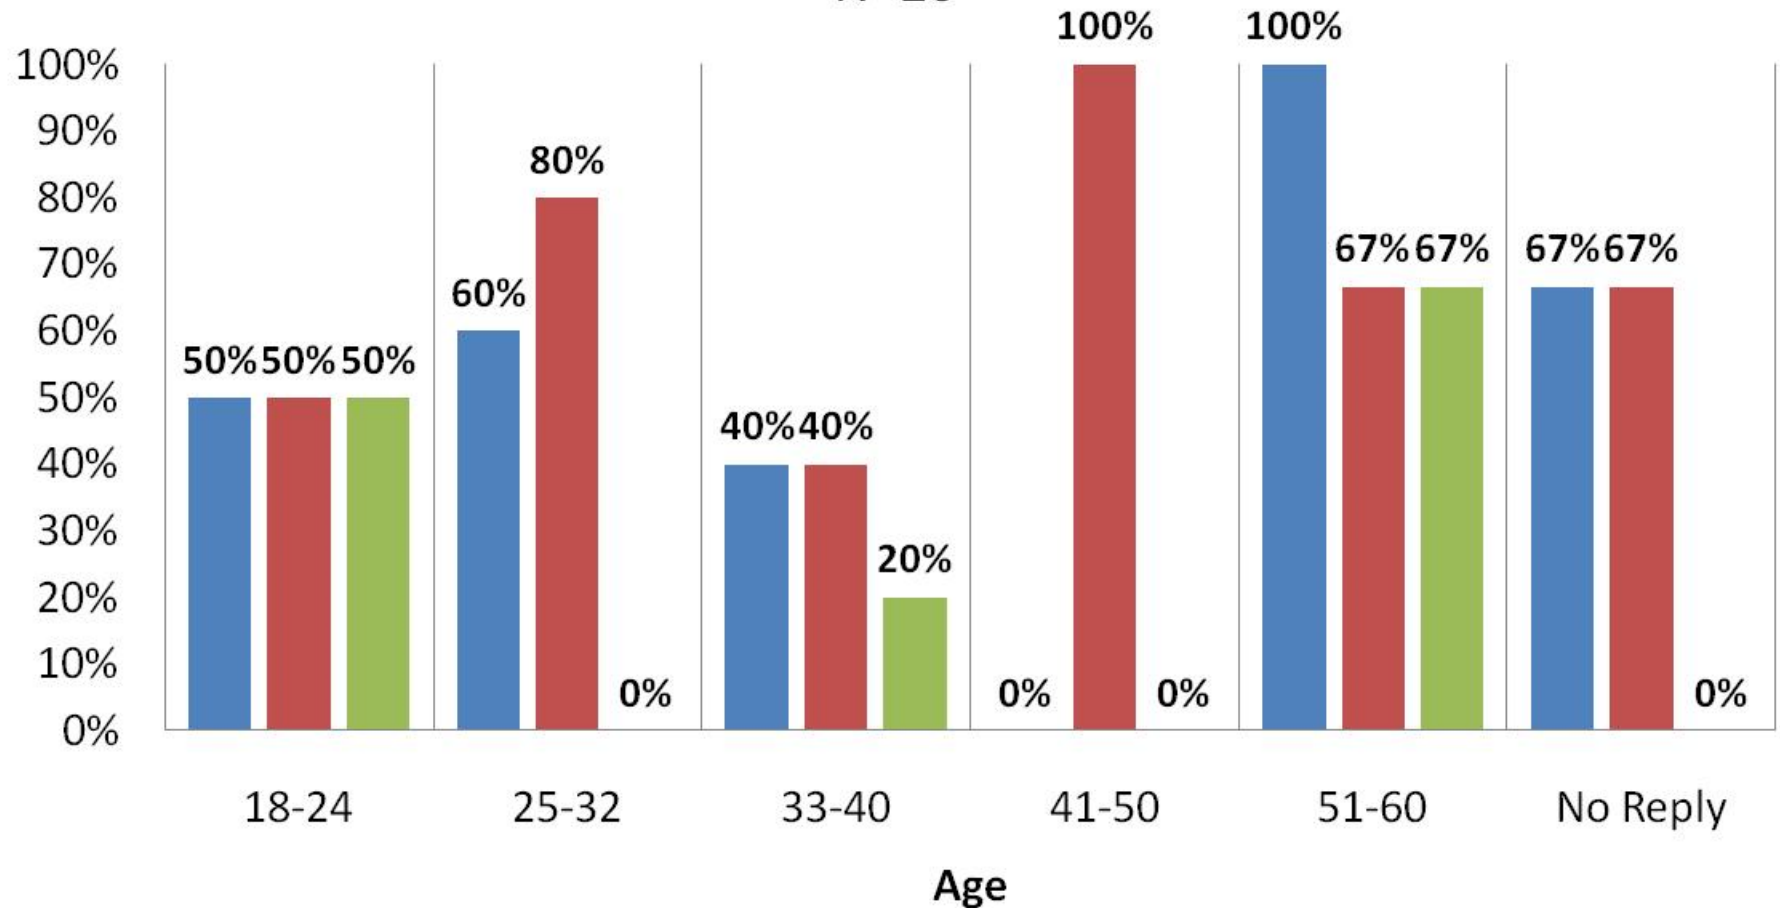

# Website Survey Results - Overall

N=20

- % that found the website useful
- % that found the website organized
- % that found the information on the website useful

## Website Survey Results - Mayor's Page

N=20

■ % that found the information n the Mayor's page relevant

■ % that found the information on the Mayor's page organized

■ % that found the Mayor's key initiatives and City programs Very Visable

# Website Survey Results - Community on One Page

N=20

- % that found the information on the Community One page relevant
- % that found the information on the Community on One page organized
- % that found the purpose for the Community on One page clear