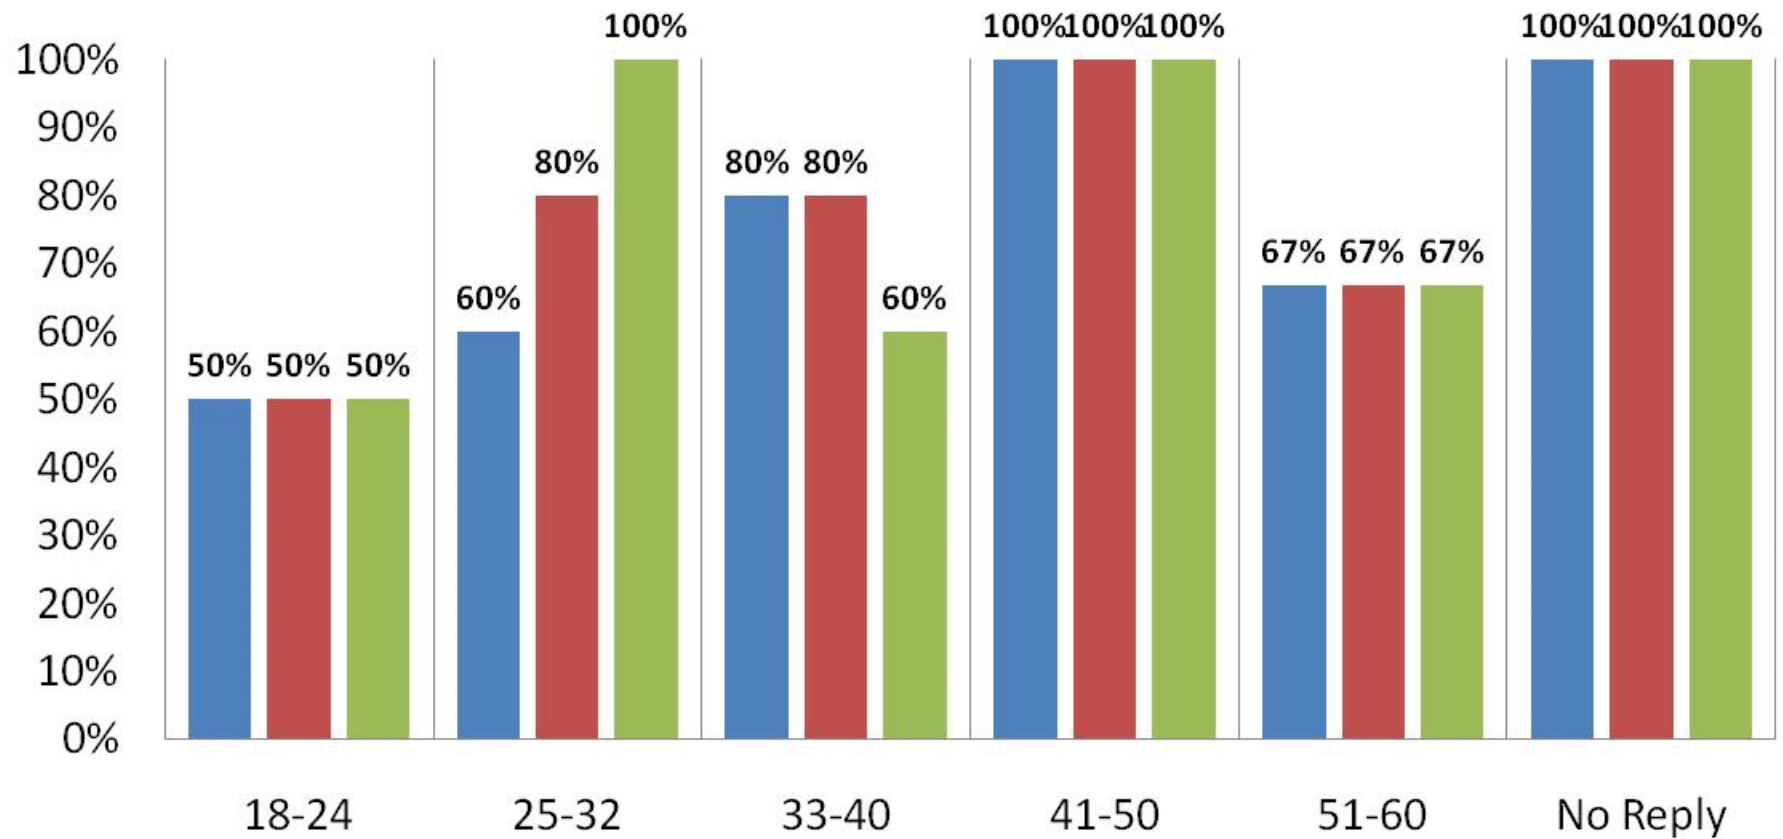

## Website Survey Results - Mayor's Page

N=20

■ % that found the information n the Mayor's page relevant

■ % that found the information on the Mayor's page organized

■ % that found the Mayor's key initiatives and City programs Very Visable

# Website Survey Results - Community on One Page

N=20

- % that found the information on the Community One page relevant
- % that found the information on the Community on One page organized
- % that found the purpose for the Community on One page clear