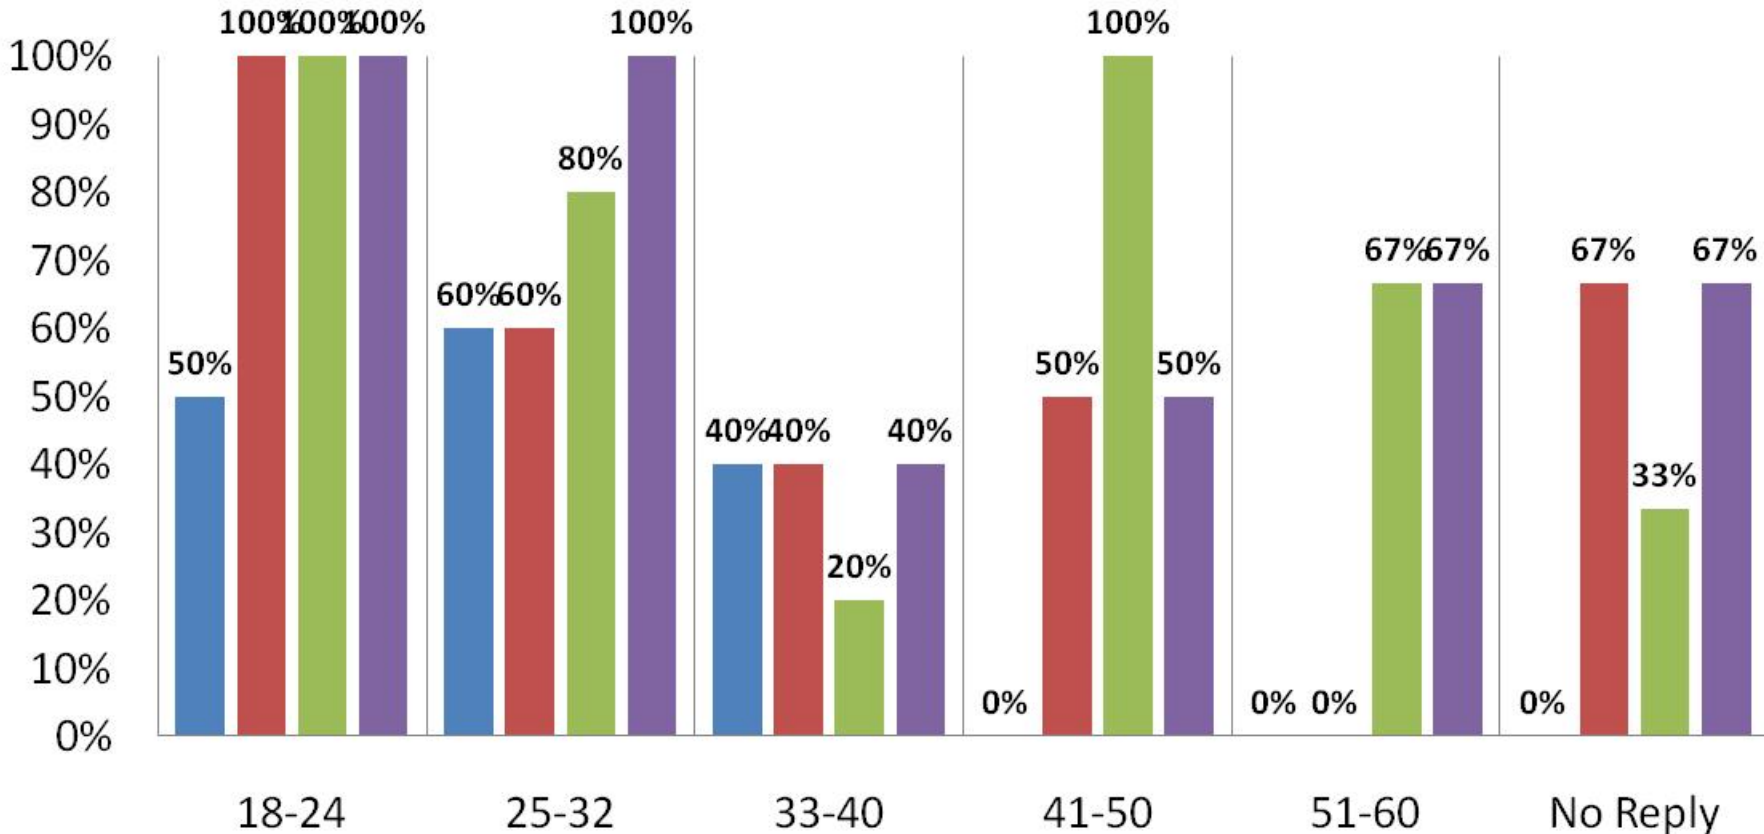

# Website Survey Results - Community on One Page

N=20

- % that found the information on the Community One page relevant
- % that found the information on the Community on One page organized
- % that found the purpose for the Community on One page clear

# Website Survey Results - Functionality

N=20

- % that rated the website's navigation as Very Easy
- % that rated the ability to read and understand the website's icons as Very Easy
- % that rated the information on the website as Organized
- % that rated the website as Very Useful