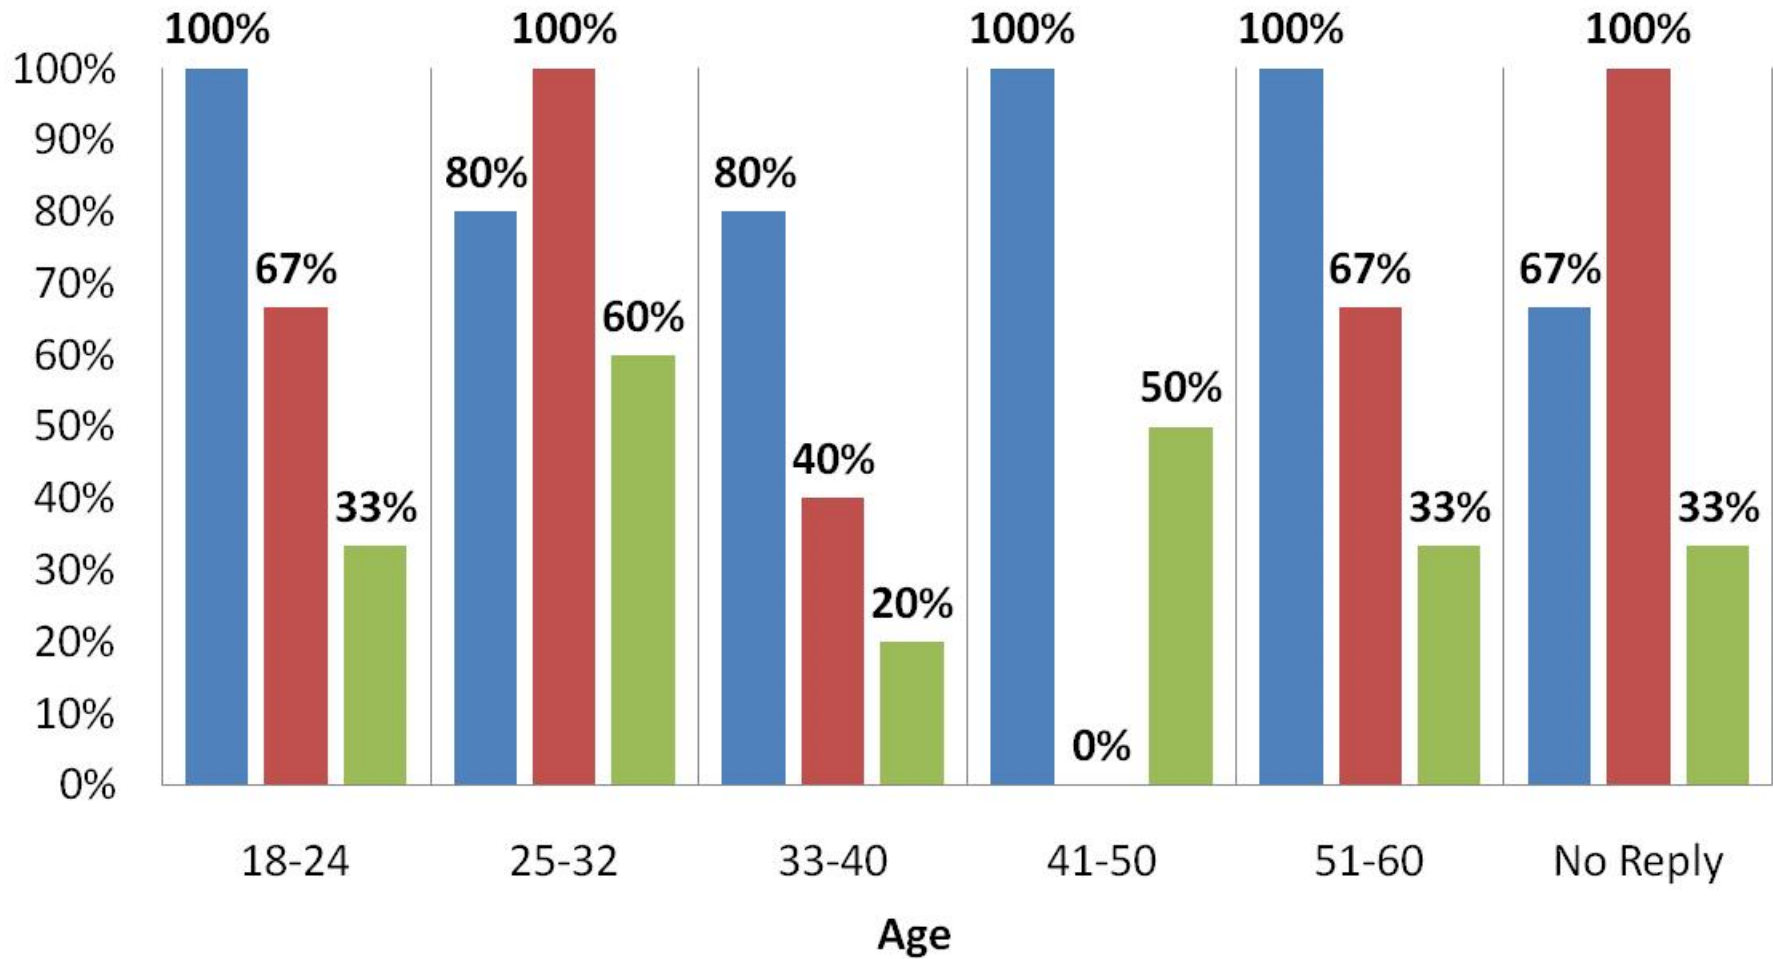

# Website Survey Results - Overall

N=20

- % that found the website useful
- % that found the website organized
- % that found the information on the website useful

## Website Survey Results - Mayor's Page

N=20

■ % that found the information n the Mayor's page relevant

■ % that found the information on the Mayor's page organized

■ % that found the Mayor's key initiatives and City programs Very Visable